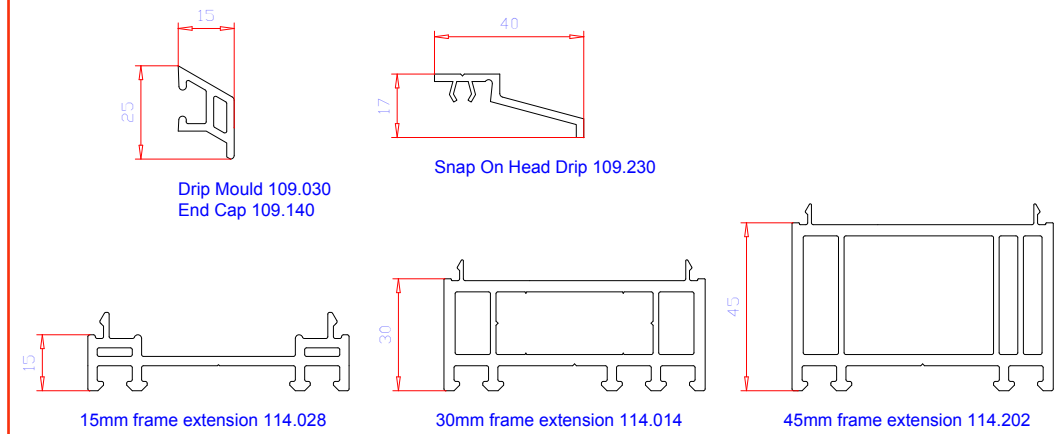

110mm Midrail 102.264

60mm False Mullion 102.265

mullion/transom

75mm Casement Sash 103.264

80mm Tilt & Turn Sash 103.267

110mm T Residential Door Sash 105.169

110mm Z Residential Door Sash 105.168

sashes

telephone
01803 666633
fax
01803 663030

13-10-05

Note:
'B' and 'NB' denote beaded and non-beaded faces

threshold

bead

95mm stub cill extension 110.074

150mm cill extension 110.075

180mm cill extension 110.076

cills

drips & extensions

couplings

Sculptured 70 Profile Chart