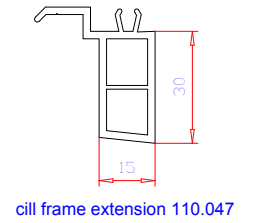

telephone
01803 666633
fax
01803 663030

13-10-05

Note:
'B' and 'NB' denote beaded and non-beaded faces

threshold

bead

95mm stub cill extension 110.074

150mm cill extension 110.075

180mm cill extension 110.076

cills

drips & extensions

couplings

Sculptured 70 Profile Chart