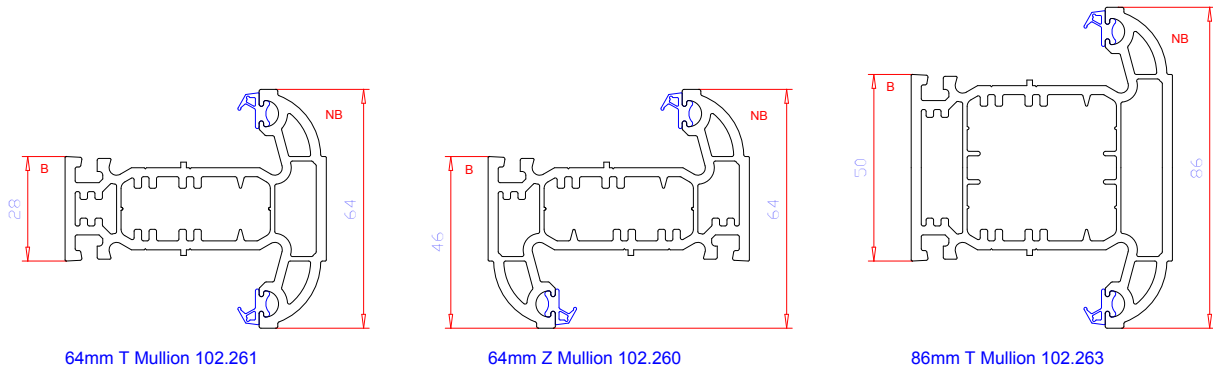

56mm Outer Frame 101.160

70mm Outer Frame 101.161

85mm Outer Frame 101.162

outer frames

64mm T Mullion 102.261

64mm Z Mullion 102.260

86mm T Mullion 102.263

86mm Z Mullion 102.262

110mm Midrail 102.264

60mm False Mullion 102.265

mullion/transom

75mm Casement Sash 103.264

80mm Tilt & Turn Sash 103.267

110mm T Residential Door Sash 105.169

110mm Z Residential Door Sash 105.168

sashes

telephone
01803 666633
fax
01803 663030

13-10-05

Note:
'B' and 'NB' denote beaded and non-beaded faces

threshold

bead

95mm stub cill extension 110.074

150mm cill extension 110.075

180mm cill extension 110.076

cills

drips & extensions

couplings

Sculptured 70 Profile Chart