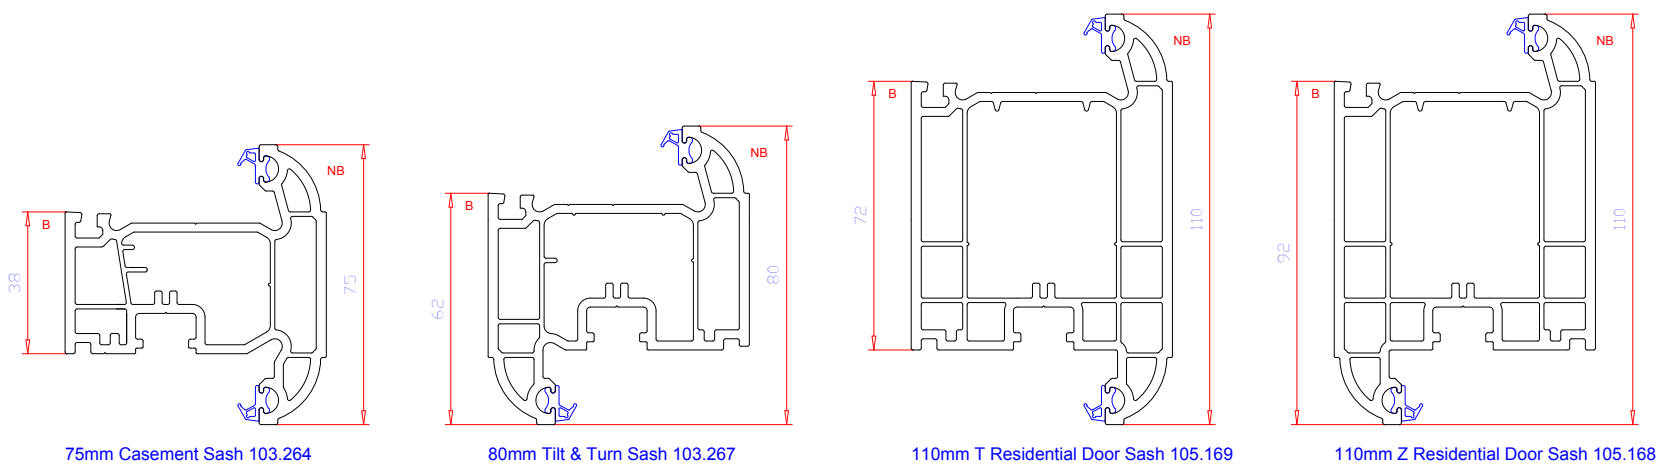

56mm Outer Frame 101.160

70mm Outer Frame 101.161

85mm Outer Frame 101.162

outer frames

64mm T Mullion 102.261

64mm Z Mullion 102.260

86mm T Mullion 102.263

86mm Z Mullion 102.262

110mm Midrail 102.264

60mm False Mullion 102.265

mullion/transom

75mm Casement Sash 103.264

80mm Tilt & Turn Sash 103.267

110mm T Residential Door Sash 105.169

110mm Z Residential Door Sash 105.168

sashes

telephone
01803 666633
fax
01803 663030

13-10-05

Note:
'B' and 'NB' denote beaded and non-beaded faces

threshold

bead

95mm stub cill extension 110.074

150mm cill extension 110.075

180mm cill extension 110.076

cills

drips & extensions

couplings

Sculptured 70 Profile Chart