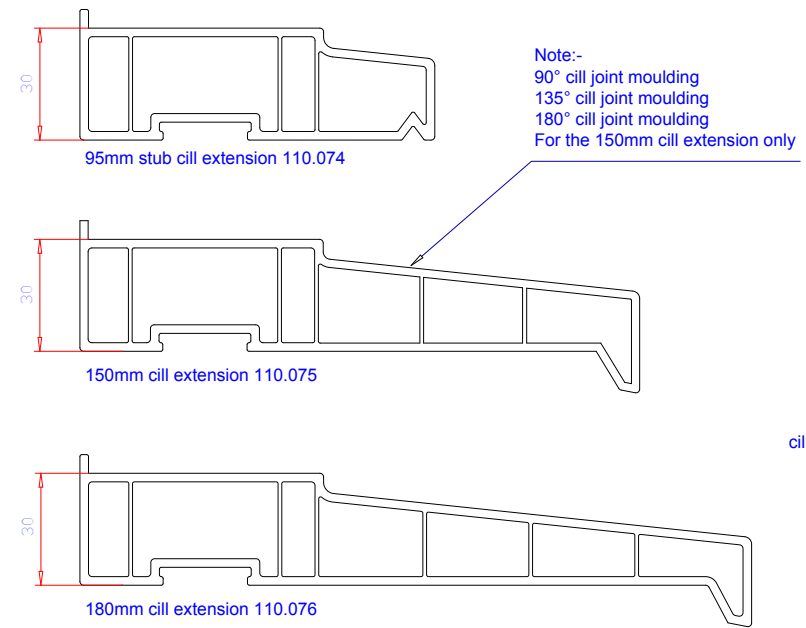

telephone
01803 666633
fax
01803 663030

13-10-05

Note:
'B' and 'NB' denote beaded and non-beaded faces

threshold

bead

95mm stub cill extension 110.074

150mm cill extension 110.075

180mm cill extension 110.076

cills

drips & extensions

couplings

Sculptured 70 Profile Chart