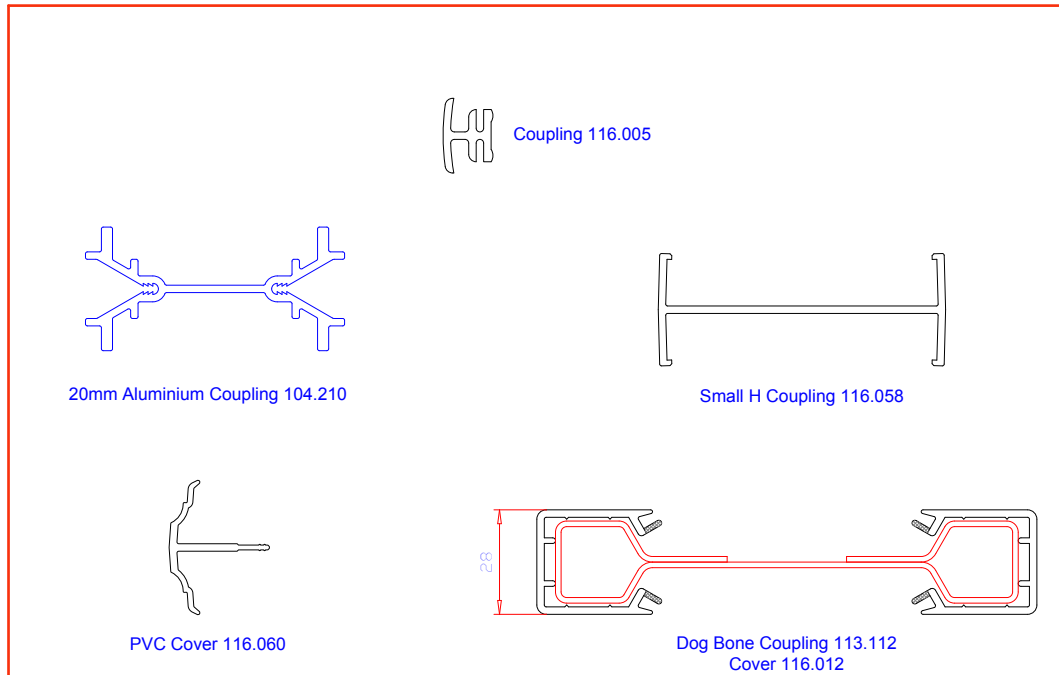

56mm Outer Frame 101.160

70mm Outer Frame 101.161

85mm Outer Frame 101.162

outer frames

64mm T Mullion 102.261

64mm Z Mullion 102.260

86mm T Mullion 102.263

86mm Z Mullion 102.262

110mm Midrail 102.264

60mm False Mullion 102.265

mullion/transom

75mm Casement Sash 103.264

80mm Tilt & Turn Sash 103.267

110mm T Residential Door Sash 105.169

110mm Z Residential Door Sash 105.168

sashes

telephone
01803 666633
fax
01803 663030

13-10-05

Note:
'B' and 'NB' denote beaded and non-beaded faces

threshold

bead

95mm stub cill extension 110.074

150mm cill extension 110.075

180mm cill extension 110.076

cills

drips & extensions

couplings

Sculptured 70 Profile Chart