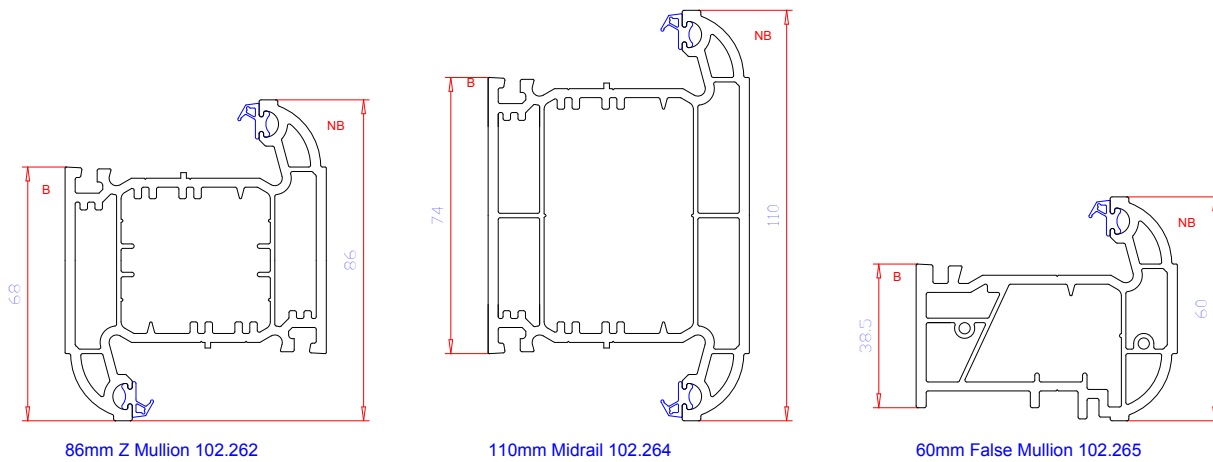

56mm Outer Frame 101.160

70mm Outer Frame 101.161

85mm Outer Frame 101.162

outer frames

64mm T Mullion 102.261

64mm Z Mullion 102.260

86mm T Mullion 102.263

86mm Z Mullion 102.262

110mm Midrail 102.264

60mm False Mullion 102.265

mullion/transom

75mm Casement Sash 103.264

80mm Tilt & Turn Sash 103.267

110mm T Residential Door Sash 105.169

110mm Z Residential Door Sash 105.168

sashes

telephone
01803 666633
fax
01803 663030

13-10-05

Note:
'B' and 'NB' denote beaded and non-beaded faces

threshold

bead

95mm stub cill extension 110.074

150mm cill extension 110.075

180mm cill extension 110.076

cills

drips & extensions

couplings

Sculptured 70 Profile Chart