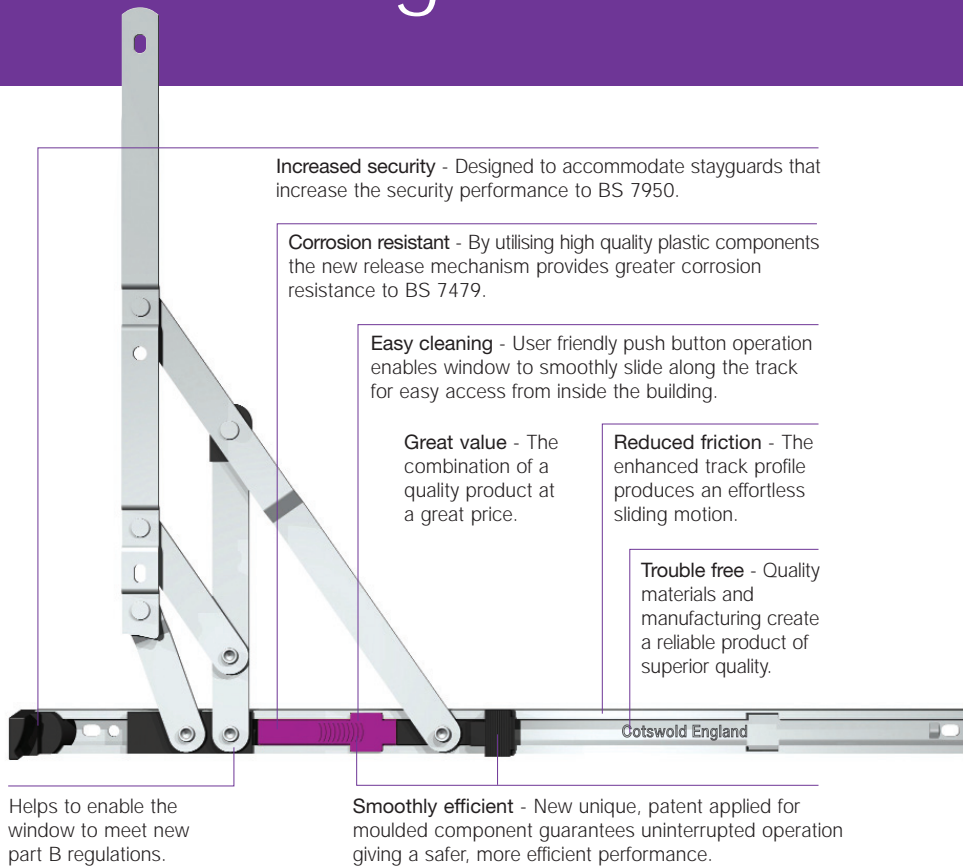

The all new EZ easi-clean egress friction stays. Better design. Best value.

The new EZ easi-clean range of egress stays from Cotswold, high quality products with a simpler operation and smoother action at a great price.

Conforming to all current British Building Standards and FENSA requirements. The new EZ range helps to enable the window to meet part B regulations, ensuring emergency access in the event of a fire. A simple mechanism also allows the window to smoothly slide along the track to be cleaned from inside the building.